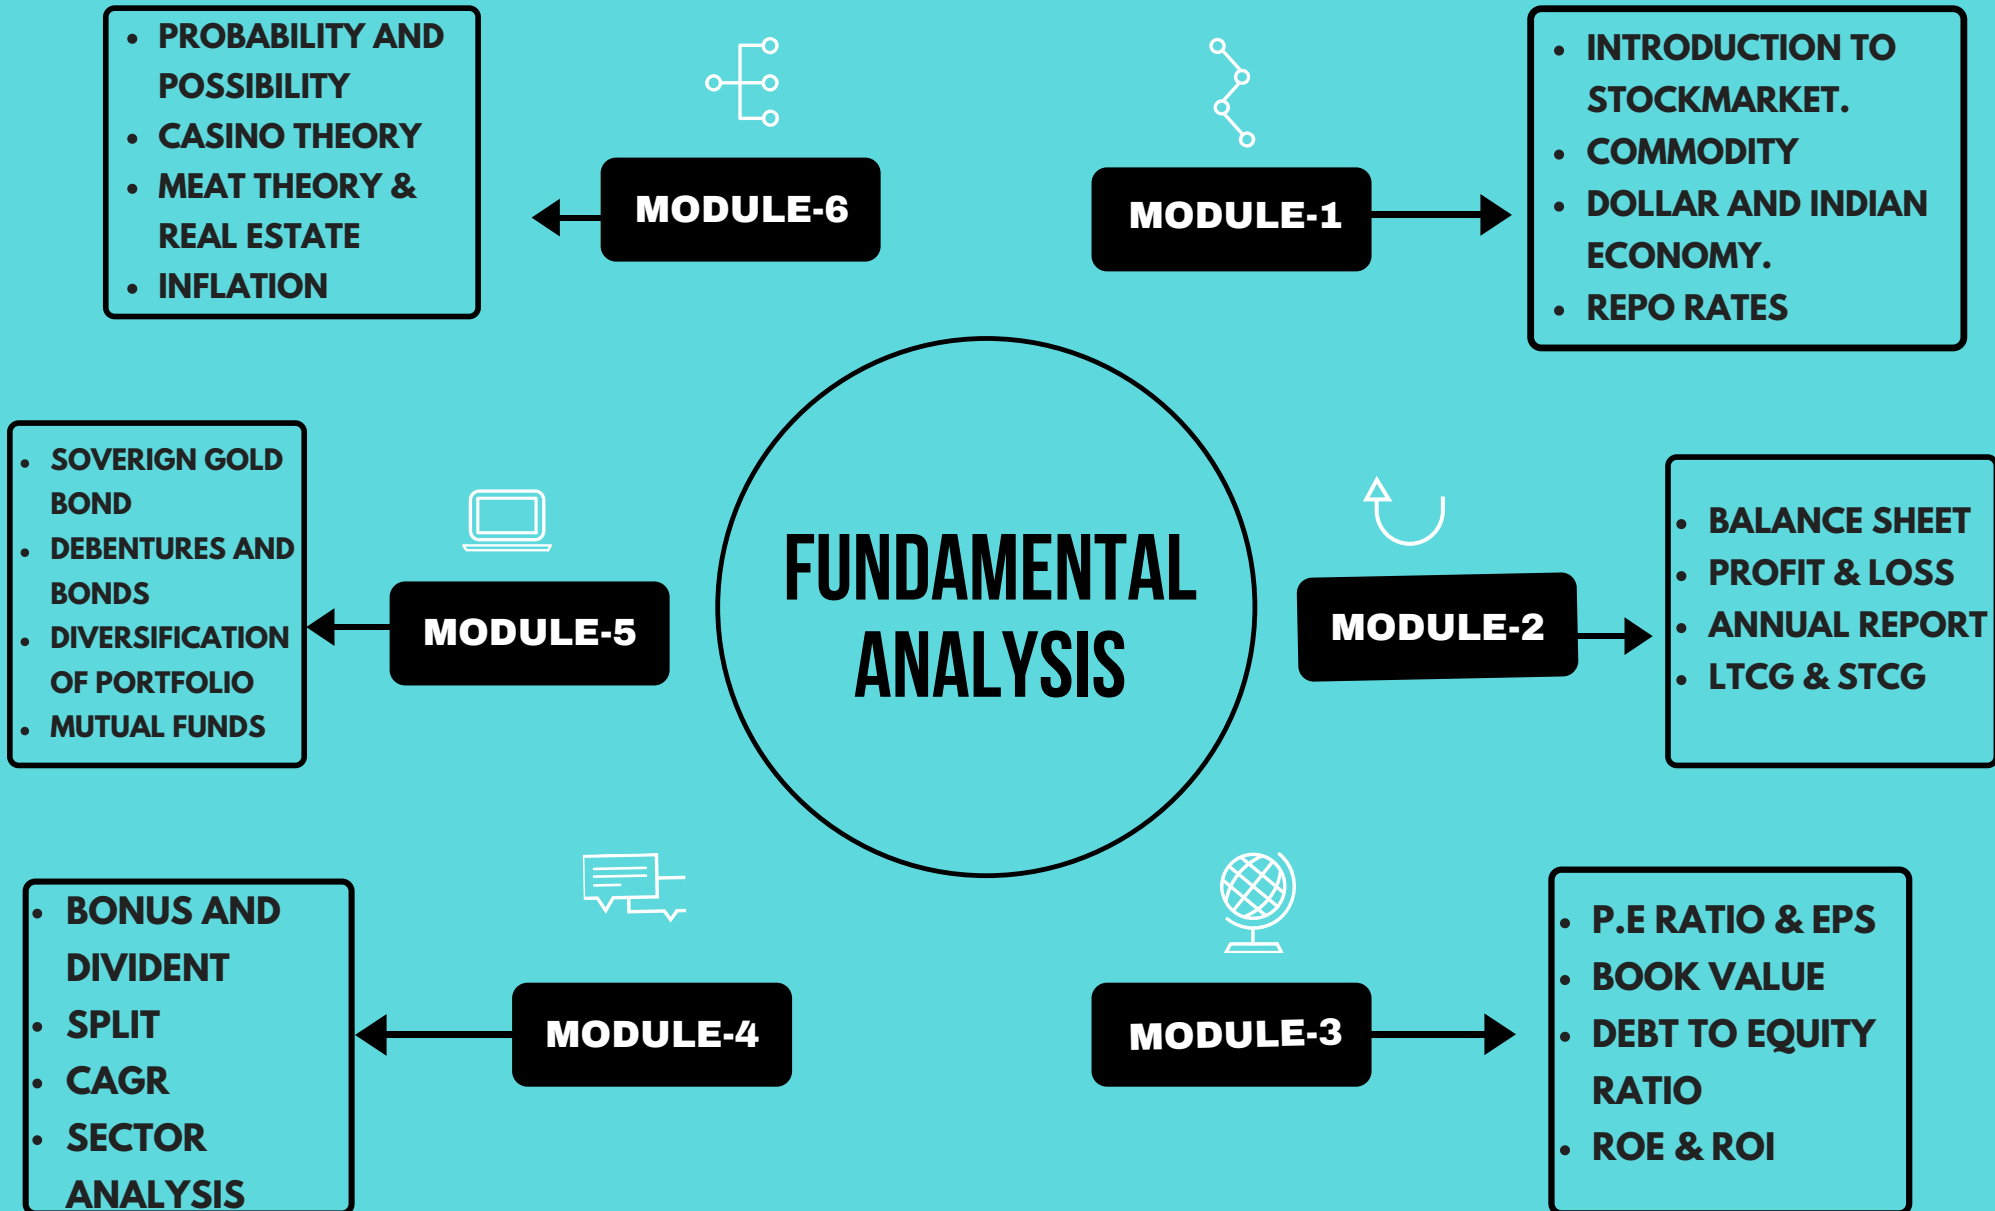

DIAMOND MEMBERSHIP

DIAMOND MEMBERSHIP

SETTY PICKS LLC

	GOLD	PLATINUM	DIAMOND
LIVE SESSION ACCESS	✗	✓	✓
RECORDED SESSION ACCESS	✓	✓	✓
DEDICATED MENTORSHIP	✓	✓	✓
WEEKLY DOUBT SESSION	✓	✓	✓
FREE US BANK ACCOUNT OPENING	✗	✗	✓
ANALYSIS OF US COMPANIES	✗	✗	✓
ANAYLSIS OF INDIAN COMPANIES	✓	✓	✓
WEBINAR ACESSS FROM SECTOR EXPERTS	✓	✓	✓
ONE ON ONE SESSION	✗	✗	✓
LIVE TRADING WITH EXPERTS	✗	✗	✓
	RS 9,999	RS 19,999	RS-29,999