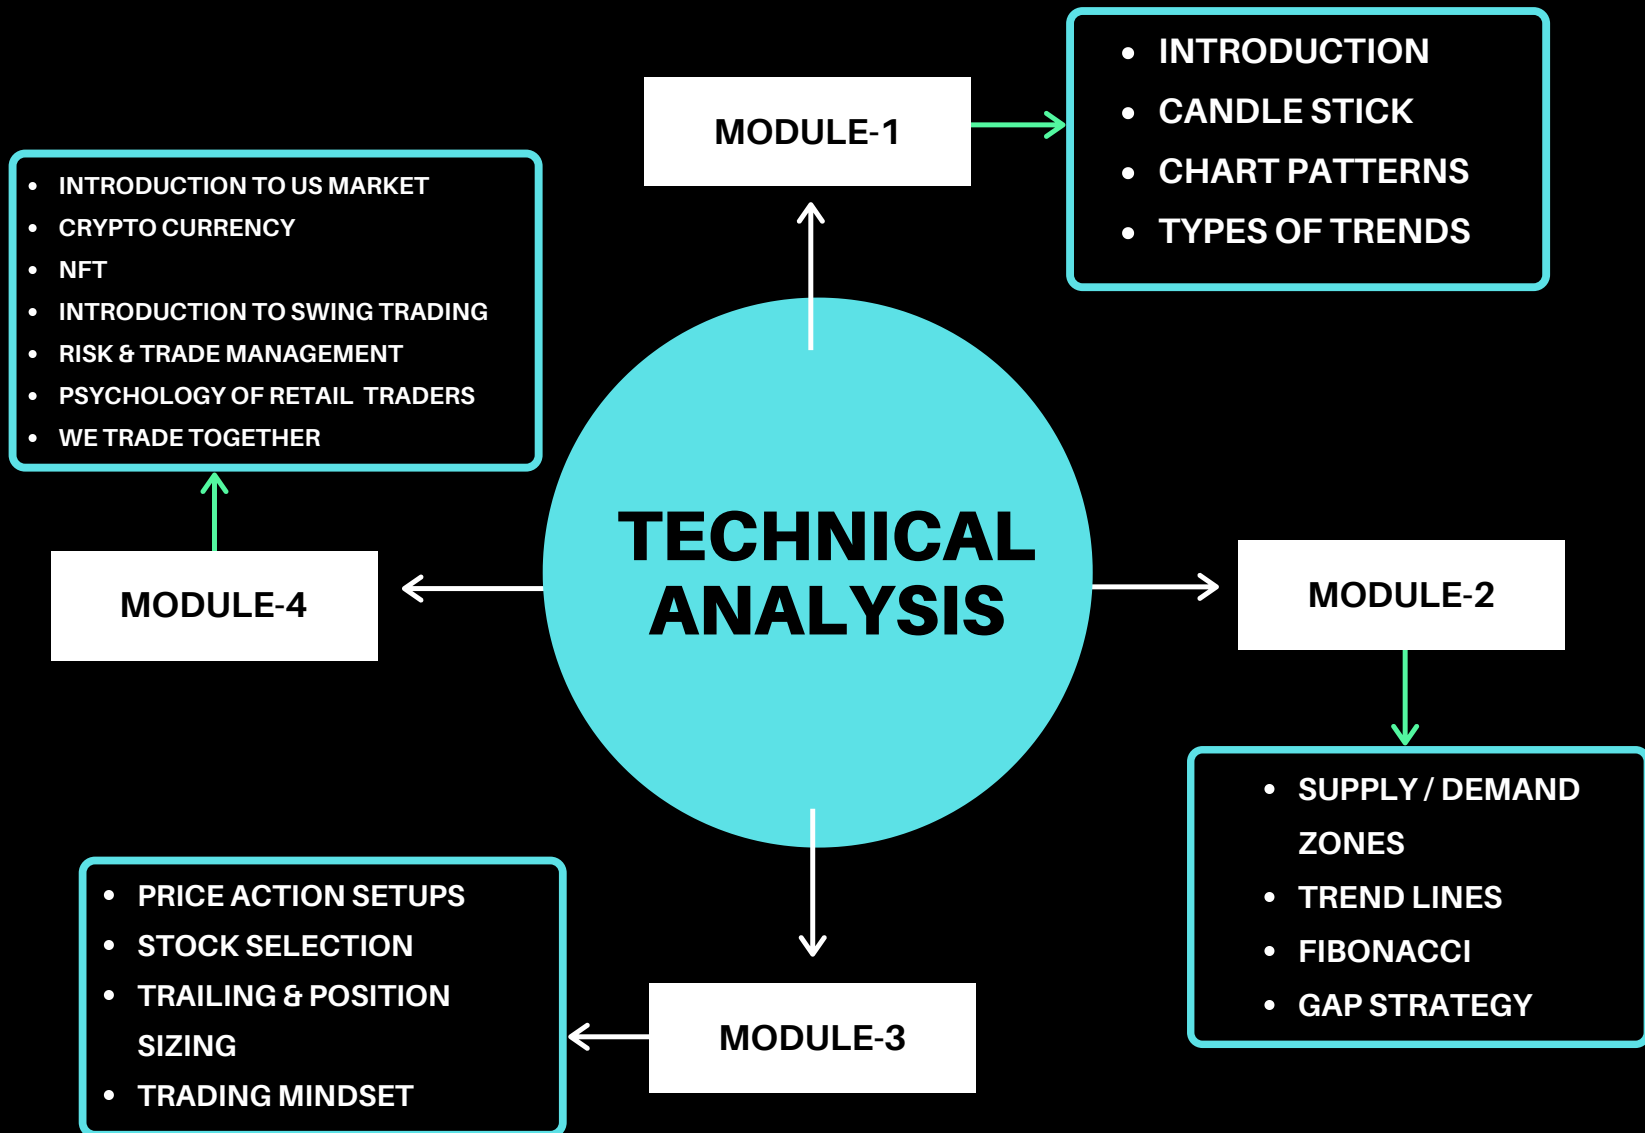

DIAMOND MEMBERSHIP

DIAMOND MEMBERSHIP

SETTY PICKS LLC

	GOLD	PLATINUM	DIAMOND
LIVE SESSION ACCESS	✗	✓	✓
RECORDED SESSION ACCESS	✓	✓	✓
DEDICATED MENTORSHIP	✓	✓	✓
WEEKLY DOUBT SESSION	✓	✓	✓
FREE US BANK ACCOUNT OPENING	✗	✗	✓
ANALYSIS OF US COMPANIES	✗	✗	✓
ANAYLSIS OF INDIAN COMPANIES	✓	✓	✓
WEBINAR ACESSS FROM SECTOR EXPERTS	✓	✓	✓
ONE ON ONE SESSION	✗	✗	✓
LIVE TRADING WITH EXPERTS	✗	✗	✓
	RS 9,999	RS 19,999	RS-29,999