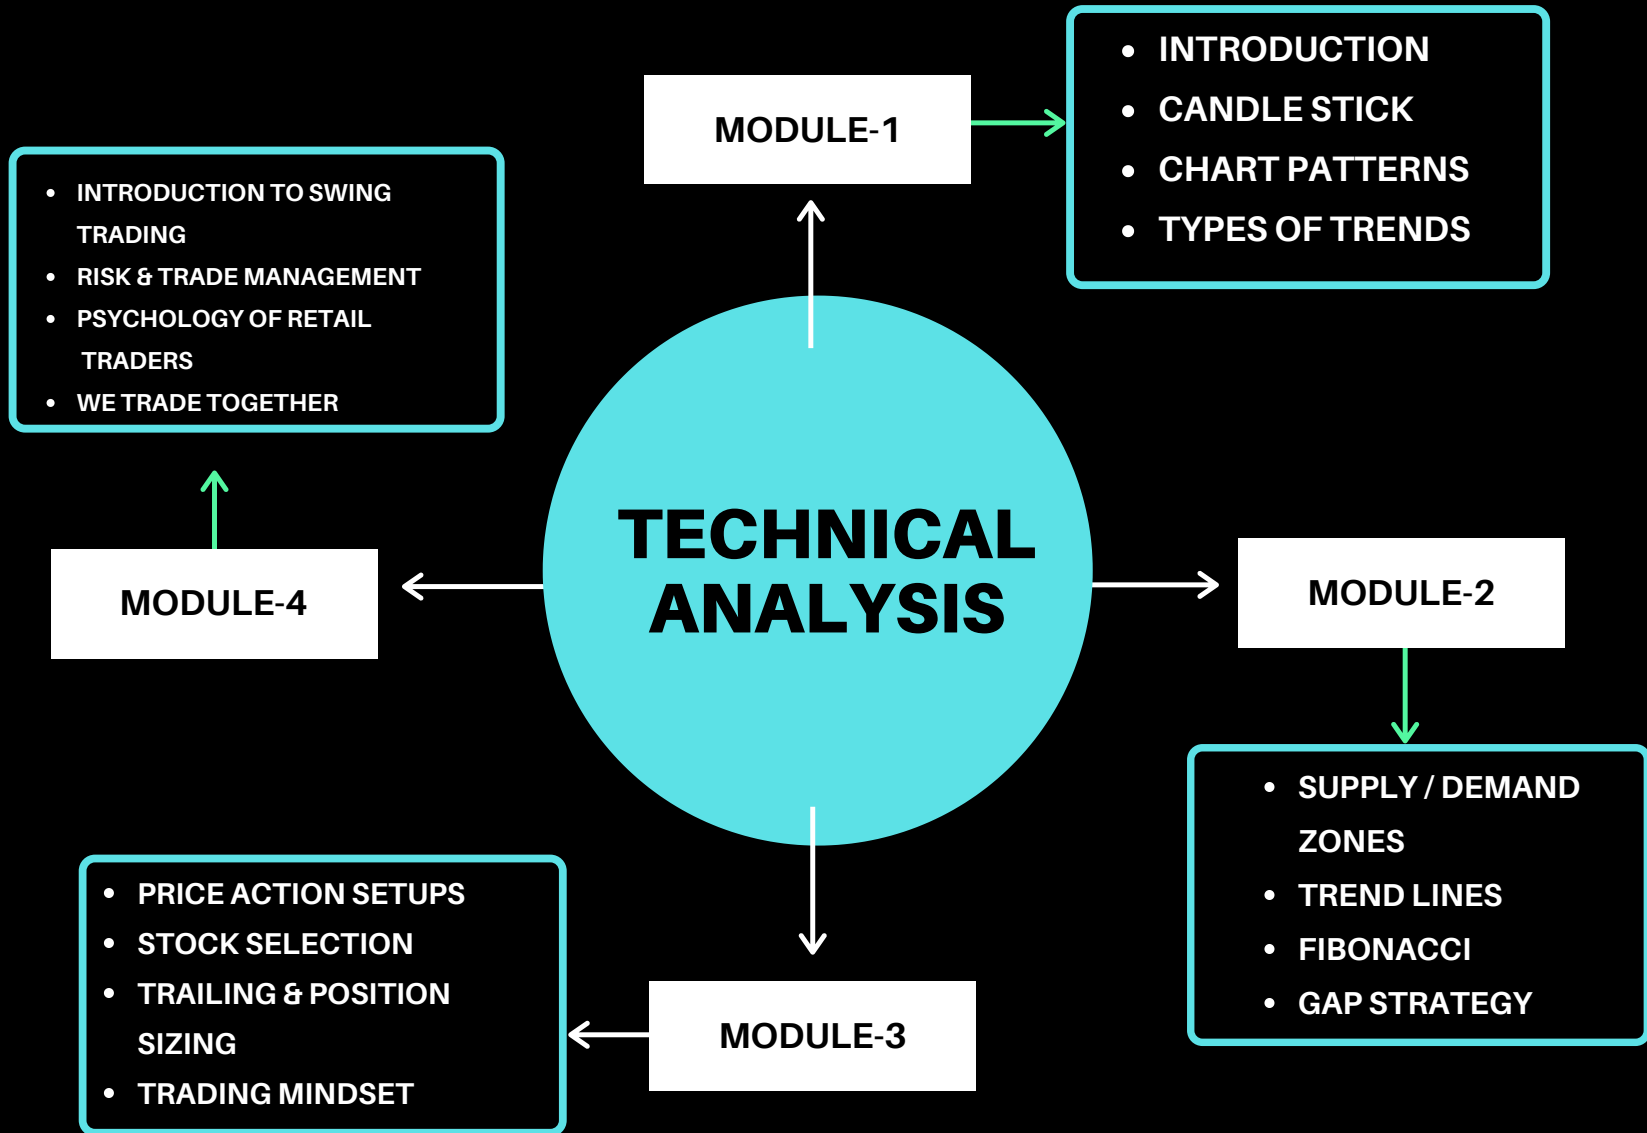

GOLD MEMBERSHIP

GOLD MEMBERSHIP

SETTY PICKS LLC

	GOLD	PLATINUM	DIAMOND
LIVE SESSION ACCESS	✗	✓	✓
RECORDED SESSION ACCESS	✓	✓	✓
DEDICATED MENTORSHIP	✓	✓	✓
WEEKLY DOUBT SESSION	✓	✓	✓
FREE US BANK ACCOUNT OPENING	✗	✗	✓
ANALYSIS OF US COMPANIES	✗	✗	✓
ANAYLSIS OF INDIAN COMPANIES	✓	✓	✓
WEBINAR ACESSS FROM SECTOR EXPERTS	✓	✓	✓
ONE ON ONE SESSION	✗	✗	✓
LIVE TRADING WITH EXPERTS	✗	✗	✓
	RS 9,999	RS 19,999	RS-29,999