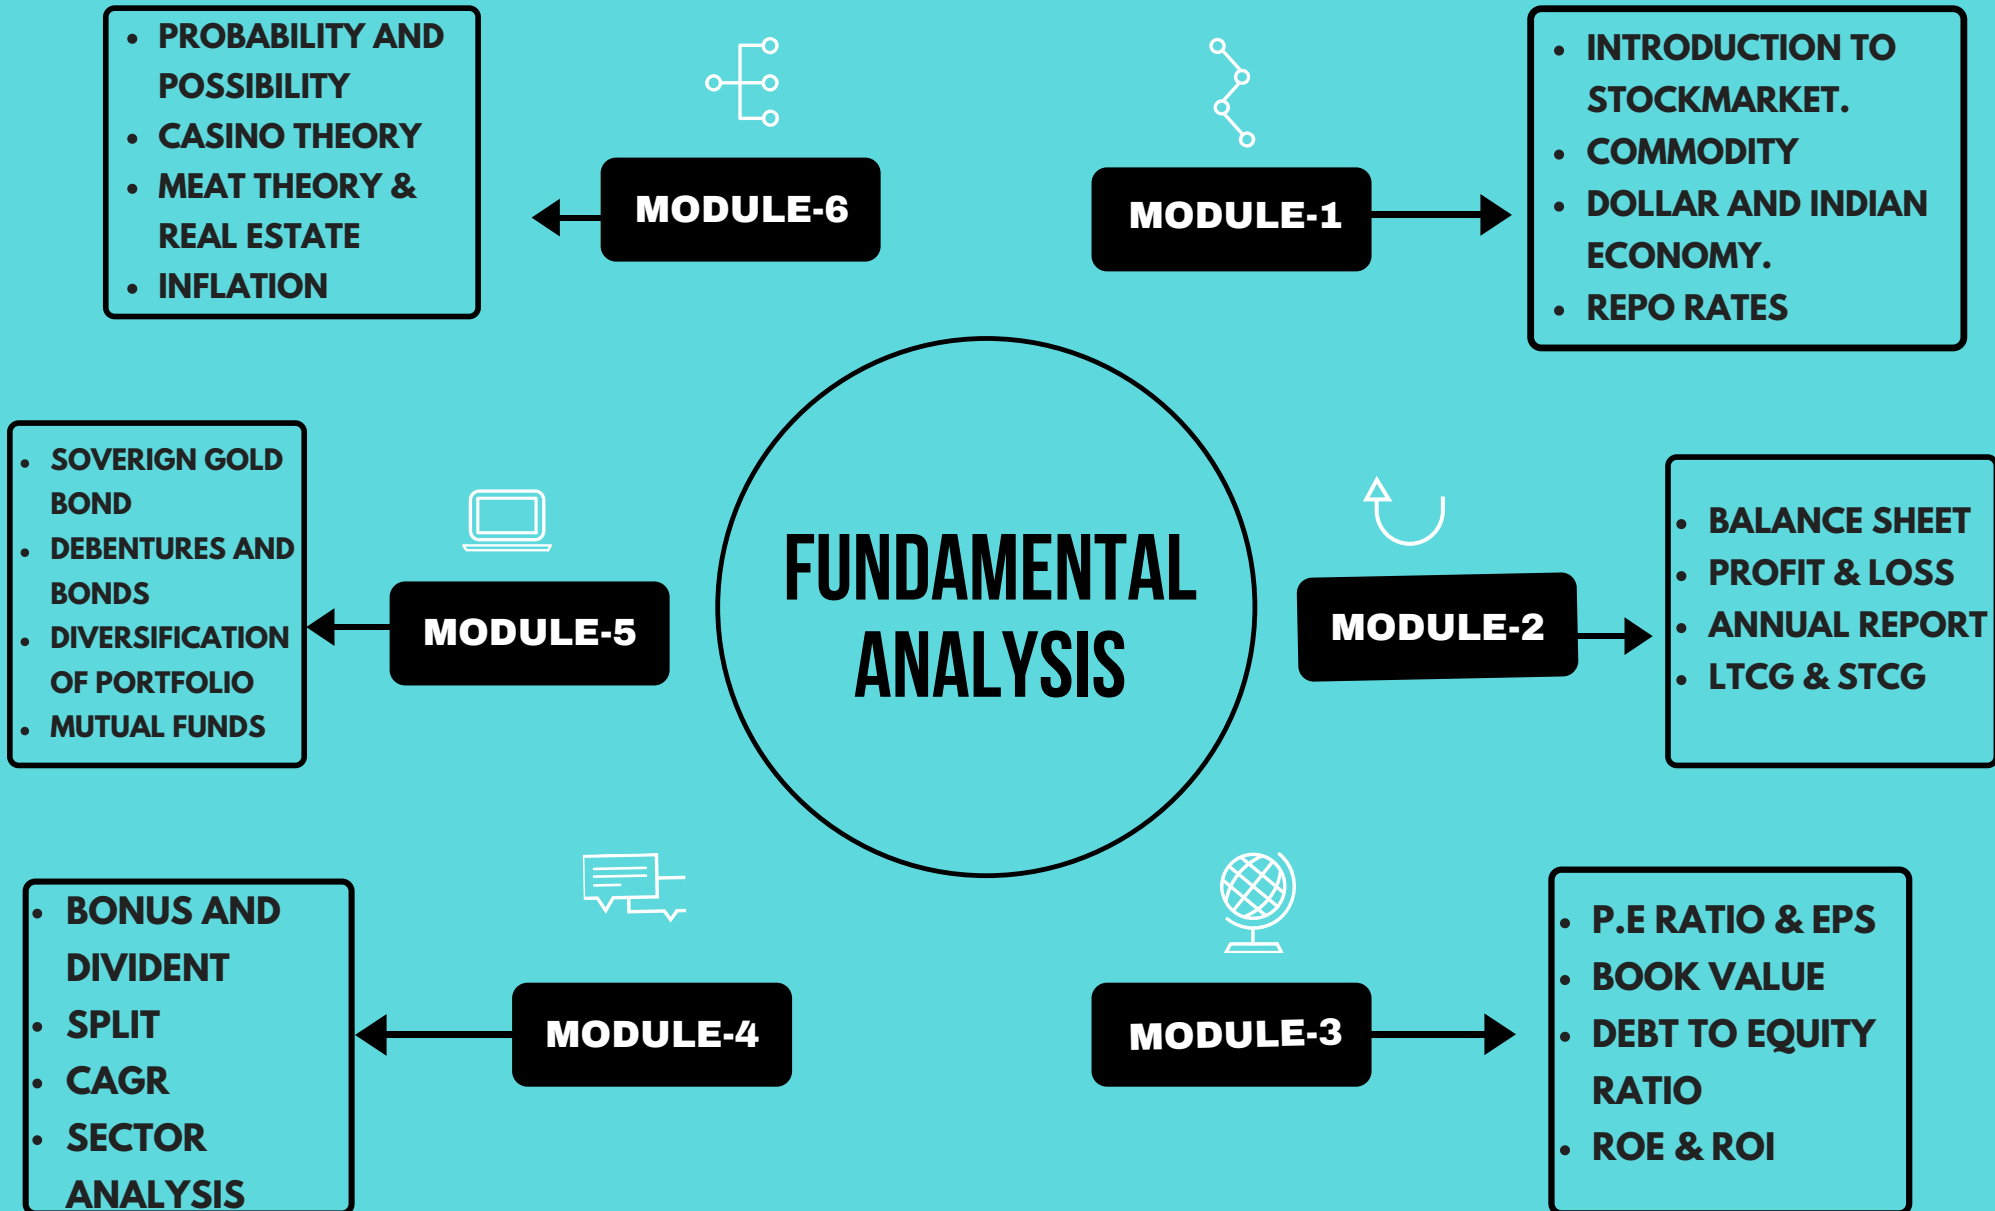

GOLD MEMBERSHIP

GOLD MEMBERSHIP

SETTY PICKS LLC

	GOLD	PLATINUM	DIAMOND
LIVE SESSION ACCESS	✗	✓	✓
RECORDED SESSION ACCESS	✓	✓	✓
DEDICATED MENTORSHIP	✓	✓	✓
WEEKLY DOUBT SESSION	✓	✓	✓
FREE US BANK ACCOUNT OPENING	✗	✗	✓
ANALYSIS OF US COMPANIES	✗	✗	✓
ANAYLSIS OF INDIAN COMPANIES	✓	✓	✓
WEBINAR ACESSS FROM SECTOR EXPERTS	✓	✓	✓
ONE ON ONE SESSION	✗	✗	✓
LIVE TRADING WITH EXPERTS	✗	✗	✓
	RS 9,999	RS 19,999	RS-29,999