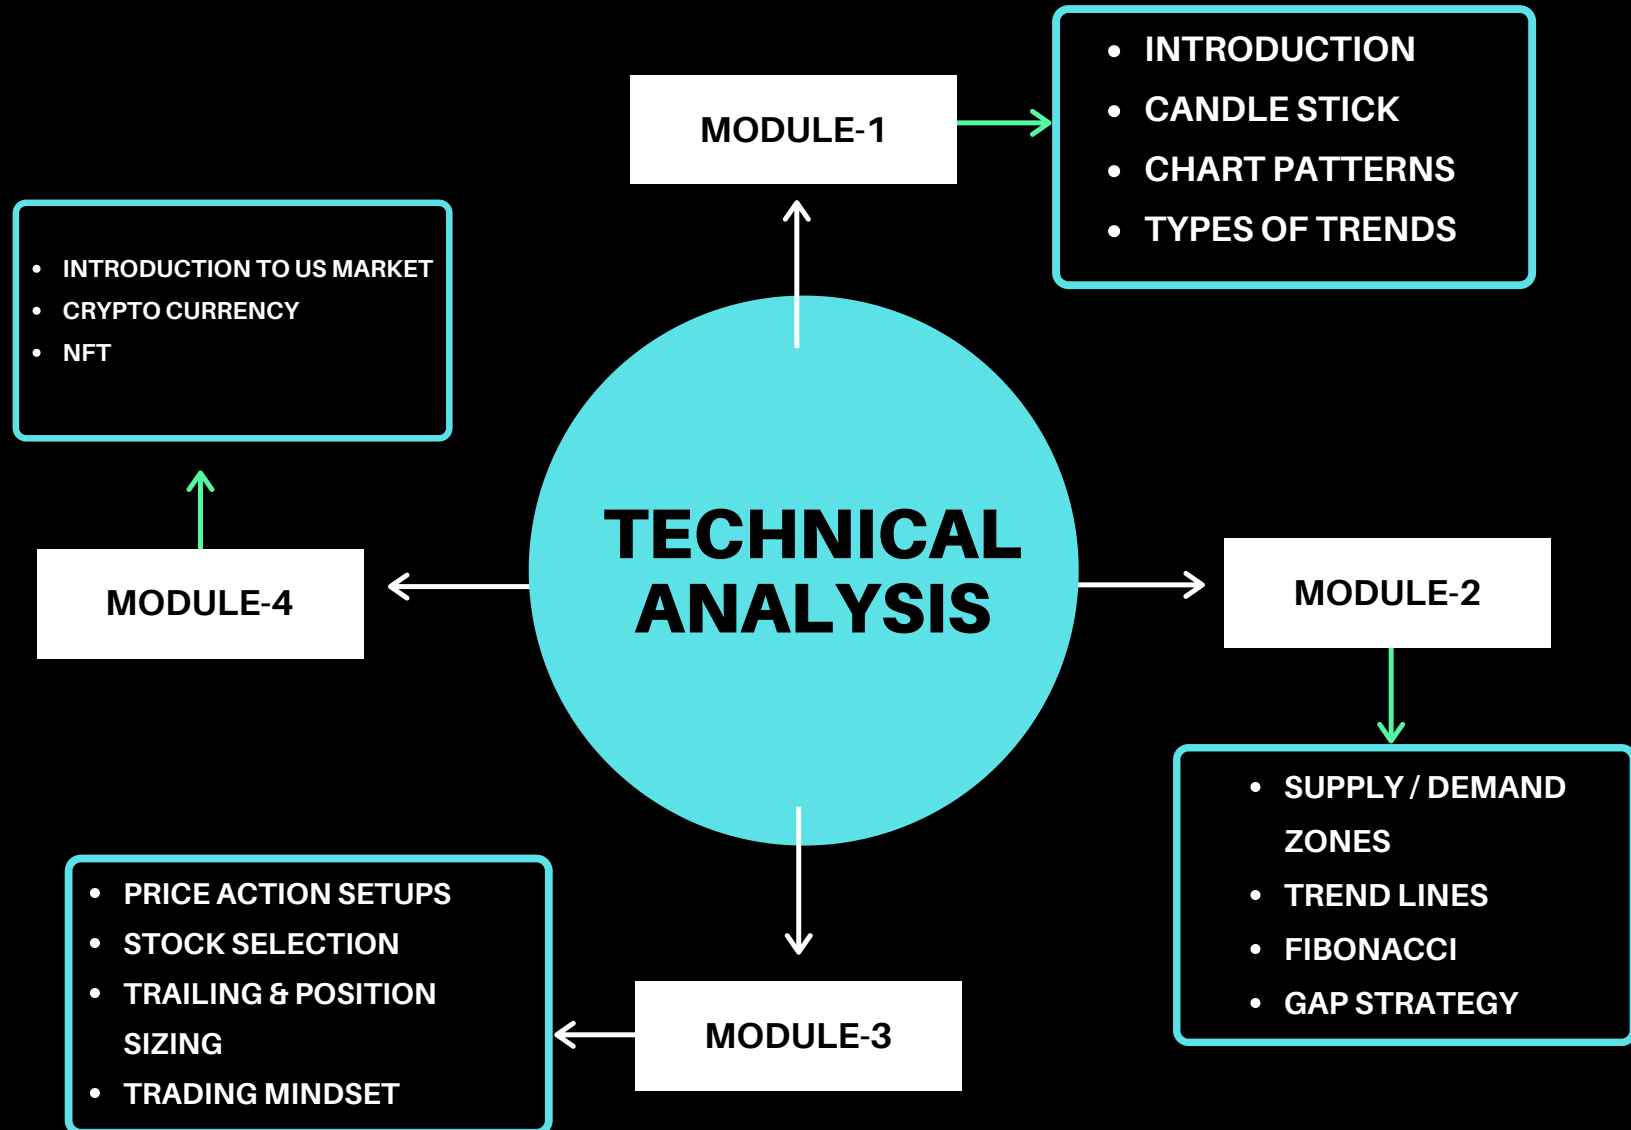

PLATINUM MEMBERSHIP

PLATINUM MEMBERSHIP

SETTY PICKS LLC

	GOLD	PLATINUM	DIAMOND
LIVE SESSION ACCESS	✗	✓	✓
RECORDED SESSION ACCESS	✓	✓	✓
DEDICATED MENTORSHIP	✓	✓	✓
WEEKLY DOUBT SESSION	✓	✓	✓
FREE US BANK ACCOUNT OPENING	✗	✗	✓
ANALYSIS OF US COMPANIES	✗	✗	✓
ANAYLSIS OF INDIAN COMPANIES	✓	✓	✓
WEBINAR ACESSS FROM SECTOR EXPERTS	✓	✓	✓
ONE ON ONE SESSION	✗	✗	✓
LIVE TRADING WITH EXPERTS	✗	✗	✓
	RS 9,999	RS 19,999	RS-29,999