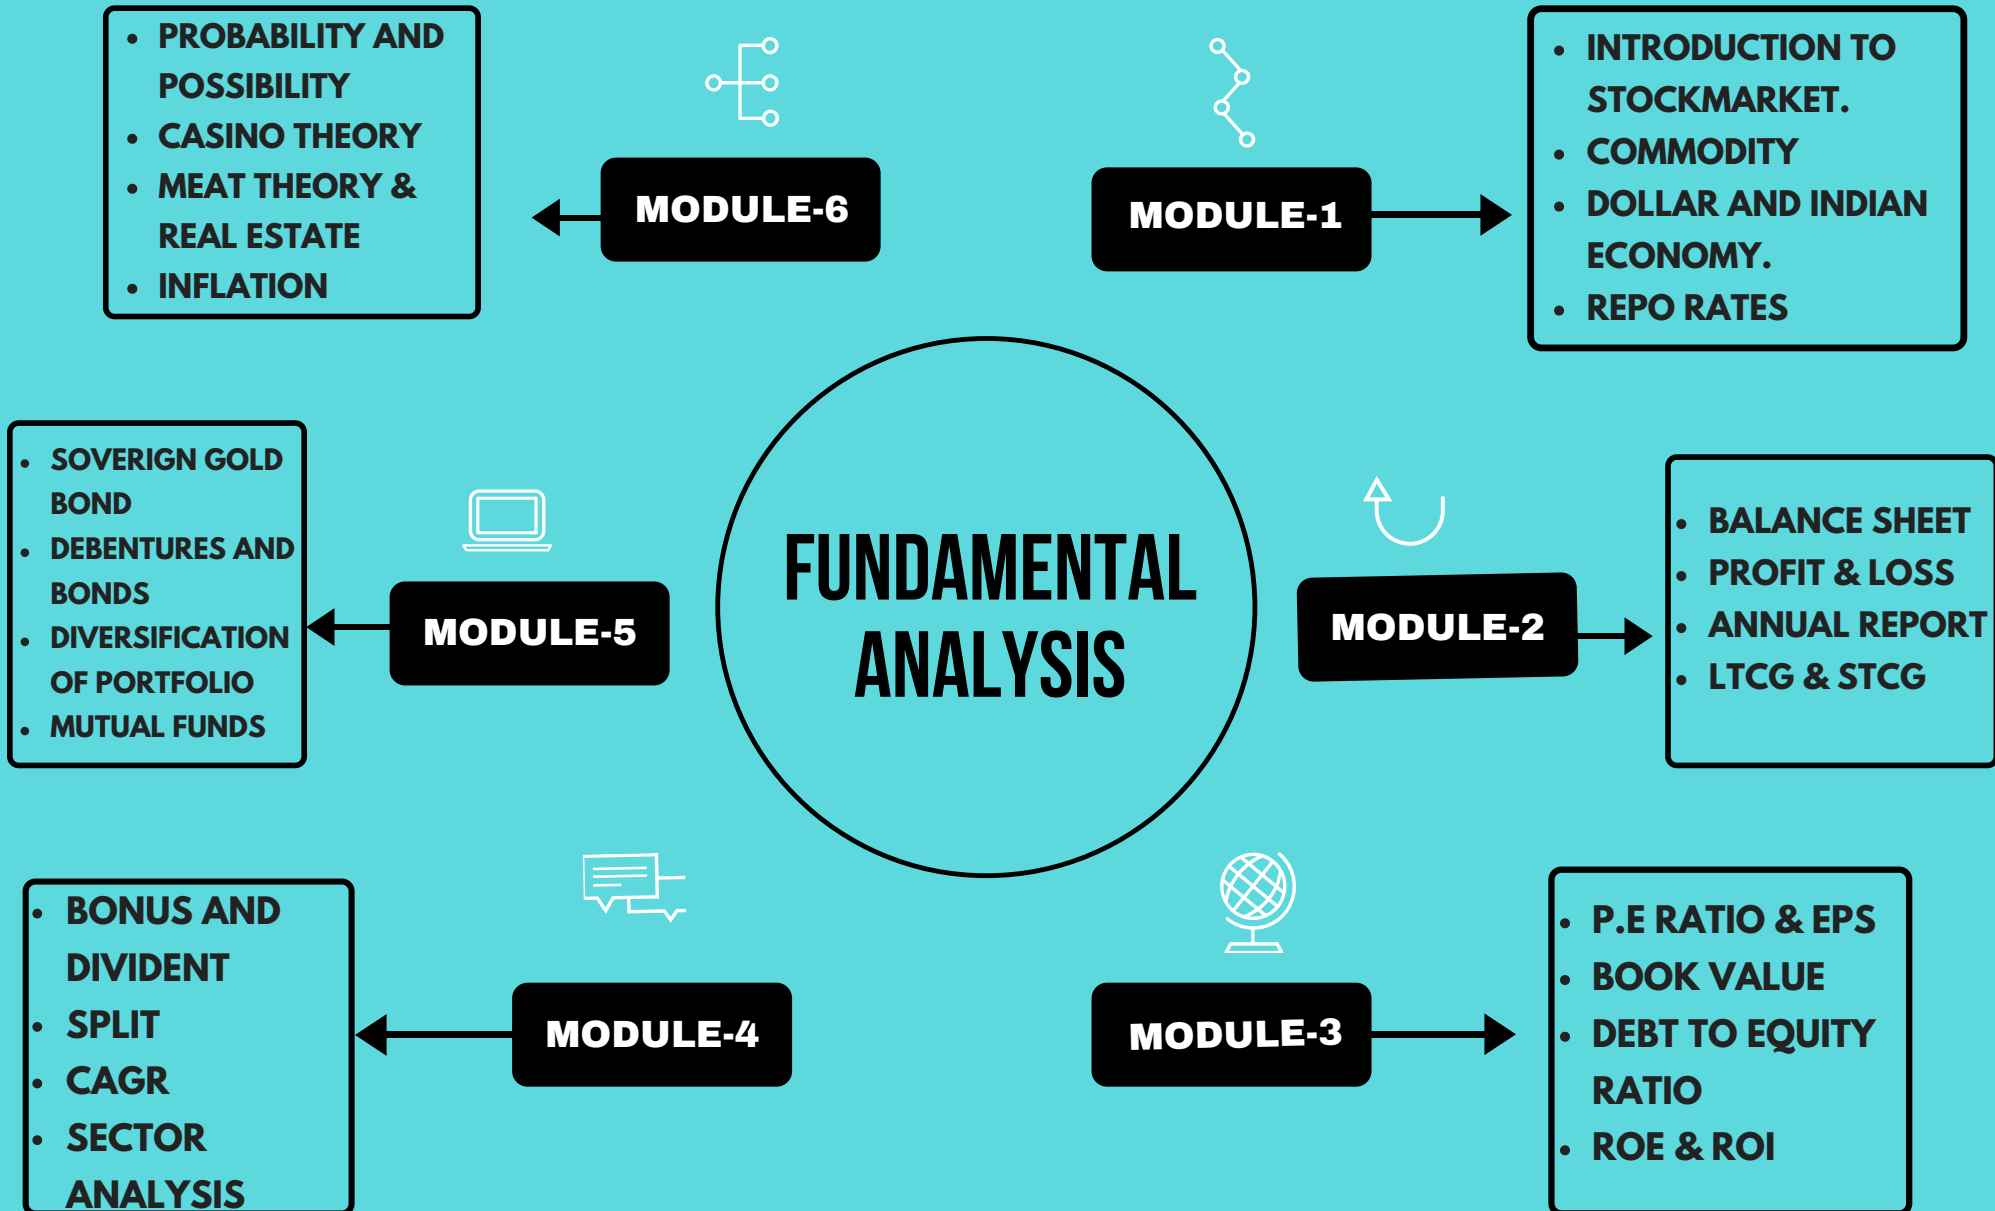

PLATINUM MEMBERSHIP

PLATINUM MEMBERSHIP

SETTY PICKS LLC

	GOLD	PLATINUM	DIAMOND
LIVE SESSION ACCESS	✗	✓	✓
RECORDED SESSION ACCESS	✓	✓	✓
DEDICATED MENTORSHIP	✓	✓	✓
WEEKLY DOUBT SESSION	✓	✓	✓
FREE US BANK ACCOUNT OPENING	✗	✗	✓
ANALYSIS OF US COMPANIES	✗	✗	✓
ANAYLSIS OF INDIAN COMPANIES	✓	✓	✓
WEBINAR ACESSS FROM SECTOR EXPERTS	✓	✓	✓
ONE ON ONE SESSION	✗	✗	✓
LIVE TRADING WITH EXPERTS	✗	✗	✓
	RS 9,999	RS 19,999	RS-29,999